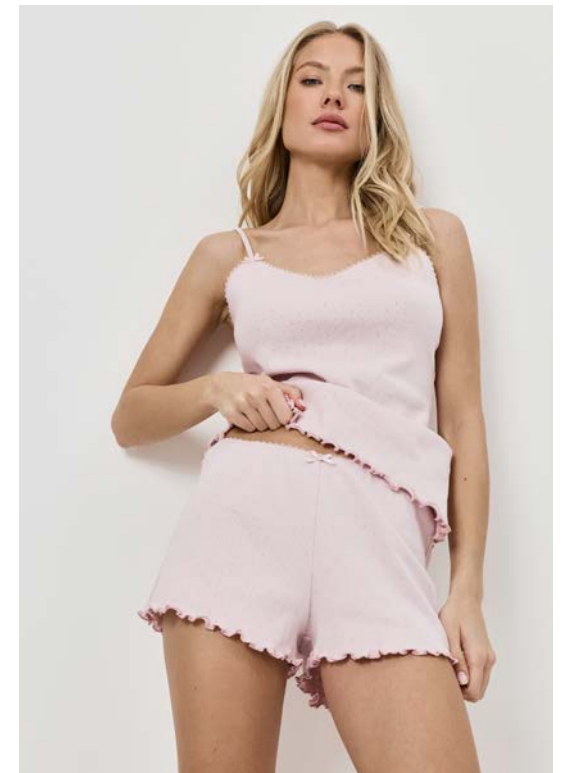

CARYS PAJAMA SHORT

XS S M L XL / 100% Cotton