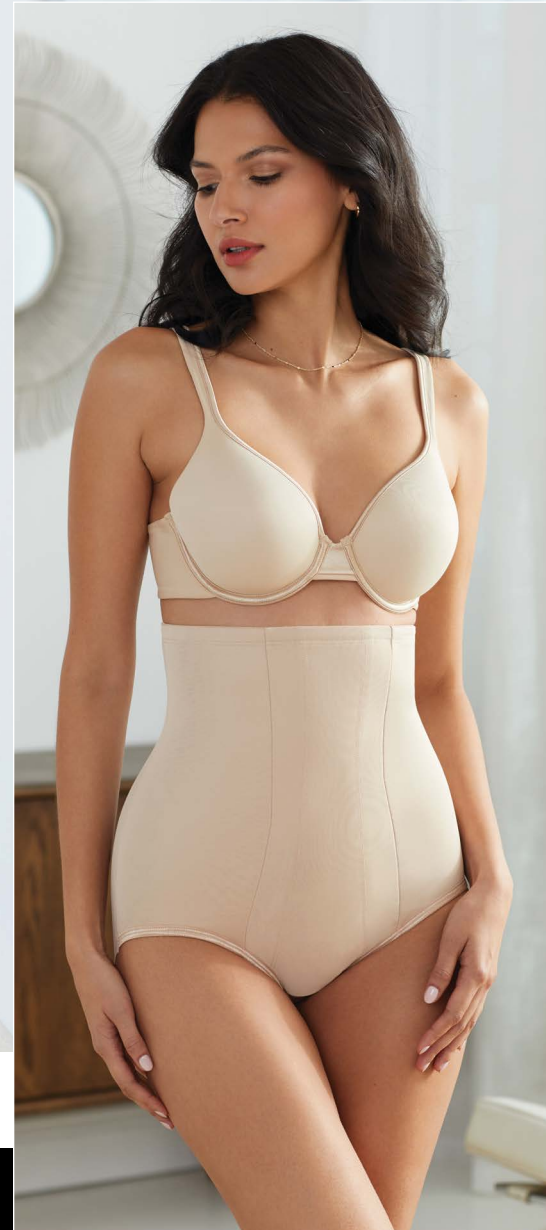

Shape with an **EDGE**[®]

Triple-ply tummy panels provide **extra-firm control**.

WONDERFUL EDGE[®] on the leg openings ensures no lines and no ride-up.

2705-1
HIGH-WAIST
SHAPING
BRIEF
S-3XL
Warm Beige,
Black