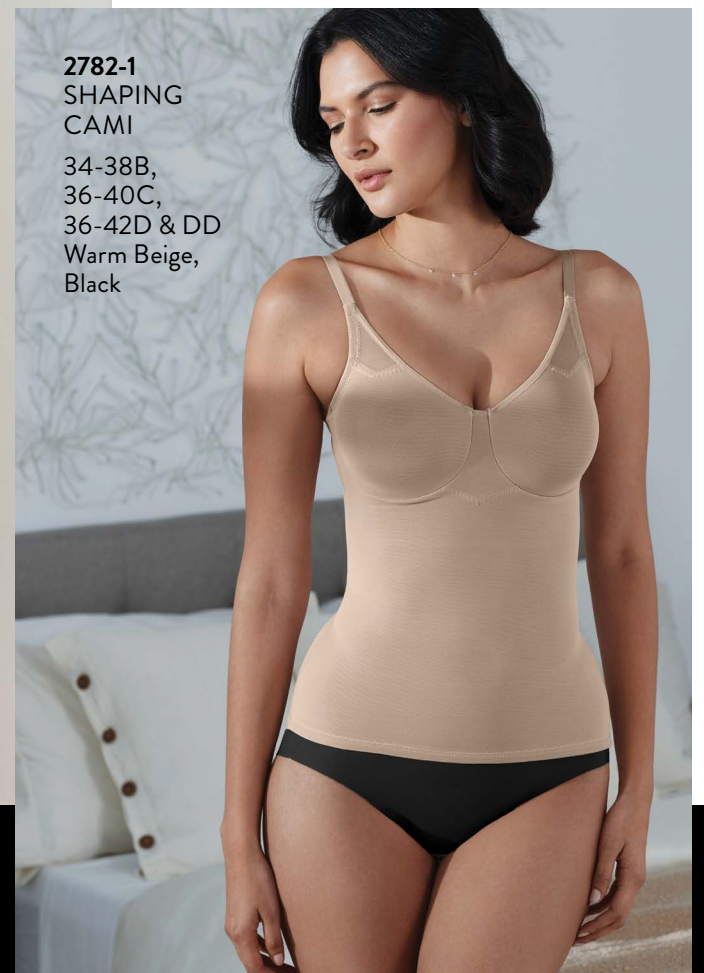

2782-1
SHAPING
CAMI
34-38B,
36-40C,
36-42D & DD
Warm Beige,
Black