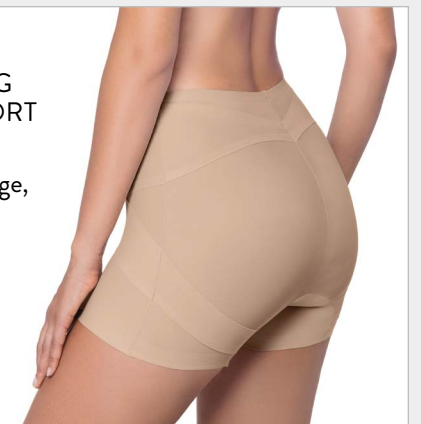

WONDERFUL EDGE®

on the leg openings ensures no lines and no ride-up.

2578-1
HIGH-WAIST
MID-THIGH
SHAPING
SHORT
S-2XL
Warm Beige,
Black

No Lines • No Ride
WONDERFUL
edge®

2576-1
SHAPING
BOYSHORT
S-2XL
Warm Beige,
Black