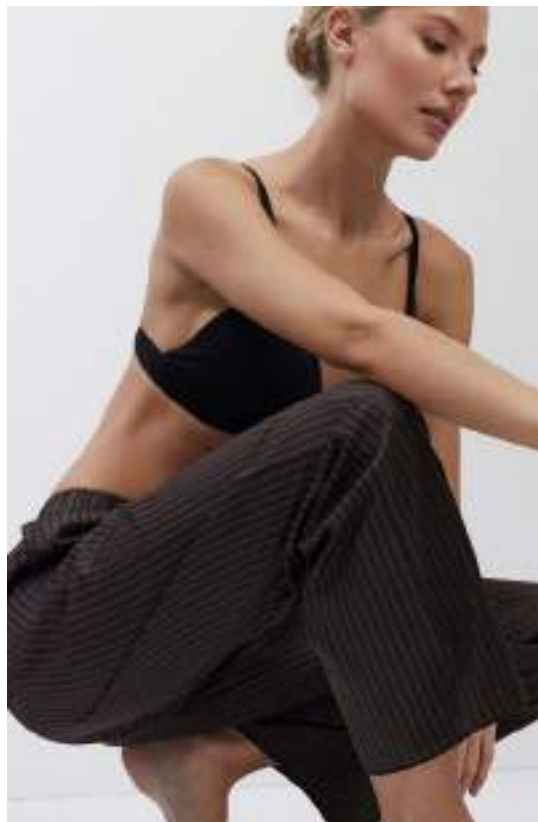

NOEMIE PAJAMA LONG

XS S M L XL XXL / 100% Cotton