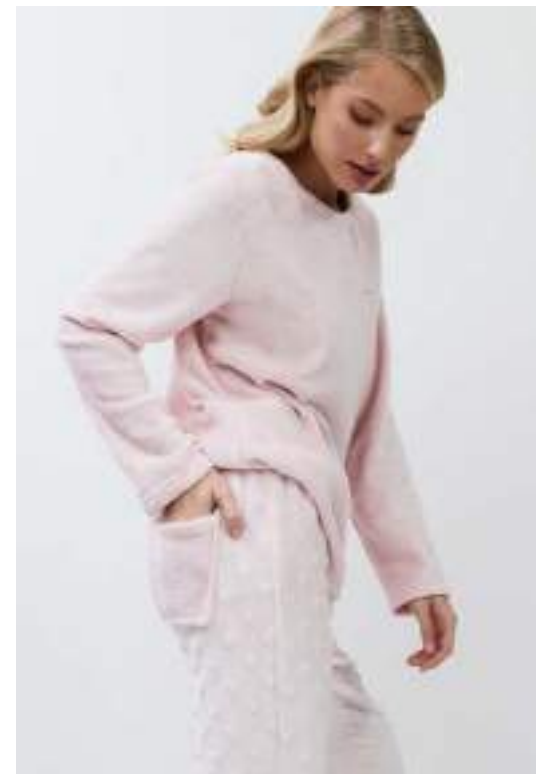

LIARA BATHROBE

XS S M L XL XXL / 100% Polyester

104 / Comfy Collection

LIARA SET SOFT

XS S M L XL XXL / 100% Polyester

105

ZEPHYR PAJAMA LONG

106 / Fashion Collection