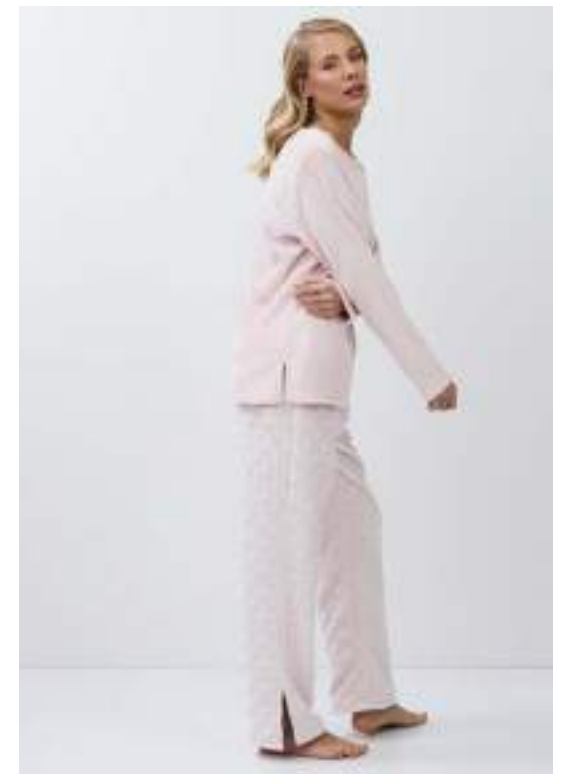

LIARA BATHROBE

XS S M L XL XXL / 100% Polyester

104 / Comfy Collection

LIARA SET SOFT

XS S M L XL XXL / 100% Polyester

105

ZEPHYR PAJAMA LONG

106 / Fashion Collection