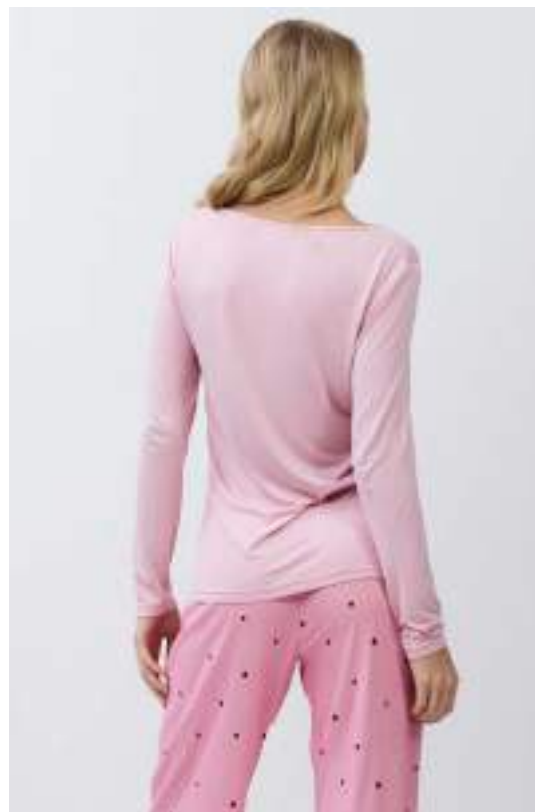

CHERIE PAJAMA LONG

CHERIE PAJAMA LONG

XS S M L XL XXL
97% Viscose 3% Elastane

CHERIE PAJAMA SHORT

XS S M L XL XXL
97% Viscose 3% Elastane

CHELSEA PAJAMA LONG

XS S M L XL / Top: 95%Viscose 5% Elastane, Bottom: 97%Viscose 3% Elastane